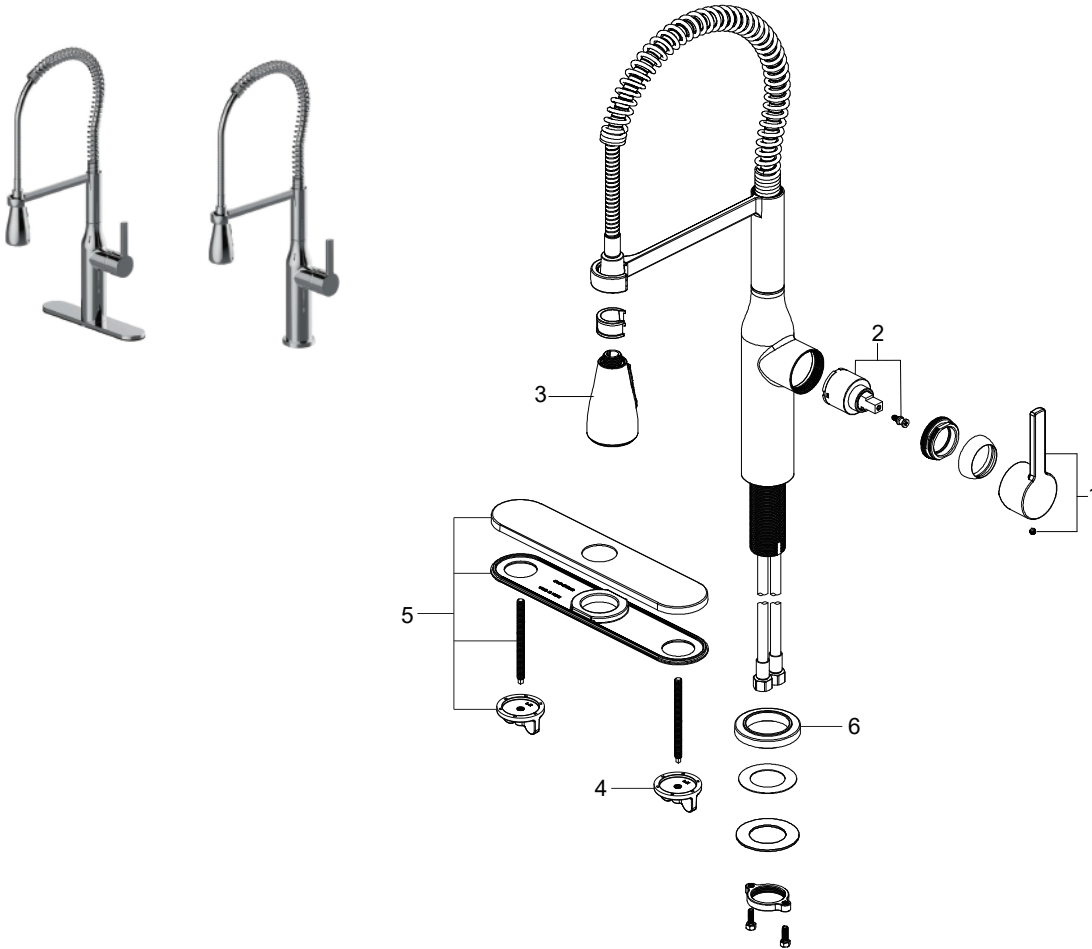

MISENO

MNO500L

SINGLE HANDLE PRE-RINSE KITCHEN FAUCET

No.	Part Name	Part No.
1	Handle	OBPF13057*
2	Cartridge	OBPF220005A
3	Sprayhead	OBPF638426*
4	Mounting Nut	OBPF156109
5	Escutcheon	OBPF80043*
6	Flange	OBPF80333*

NSF/ANSI/CAN372
NSF/ANSI/CAN 61-9 Qs1

Warranty and Codes

All Miseno faucets have a lifetime limited warranty and certified to ASME A112.18.1; cUPC/IAPMO listed. Installation, operating, care and maintenance instructions are included.